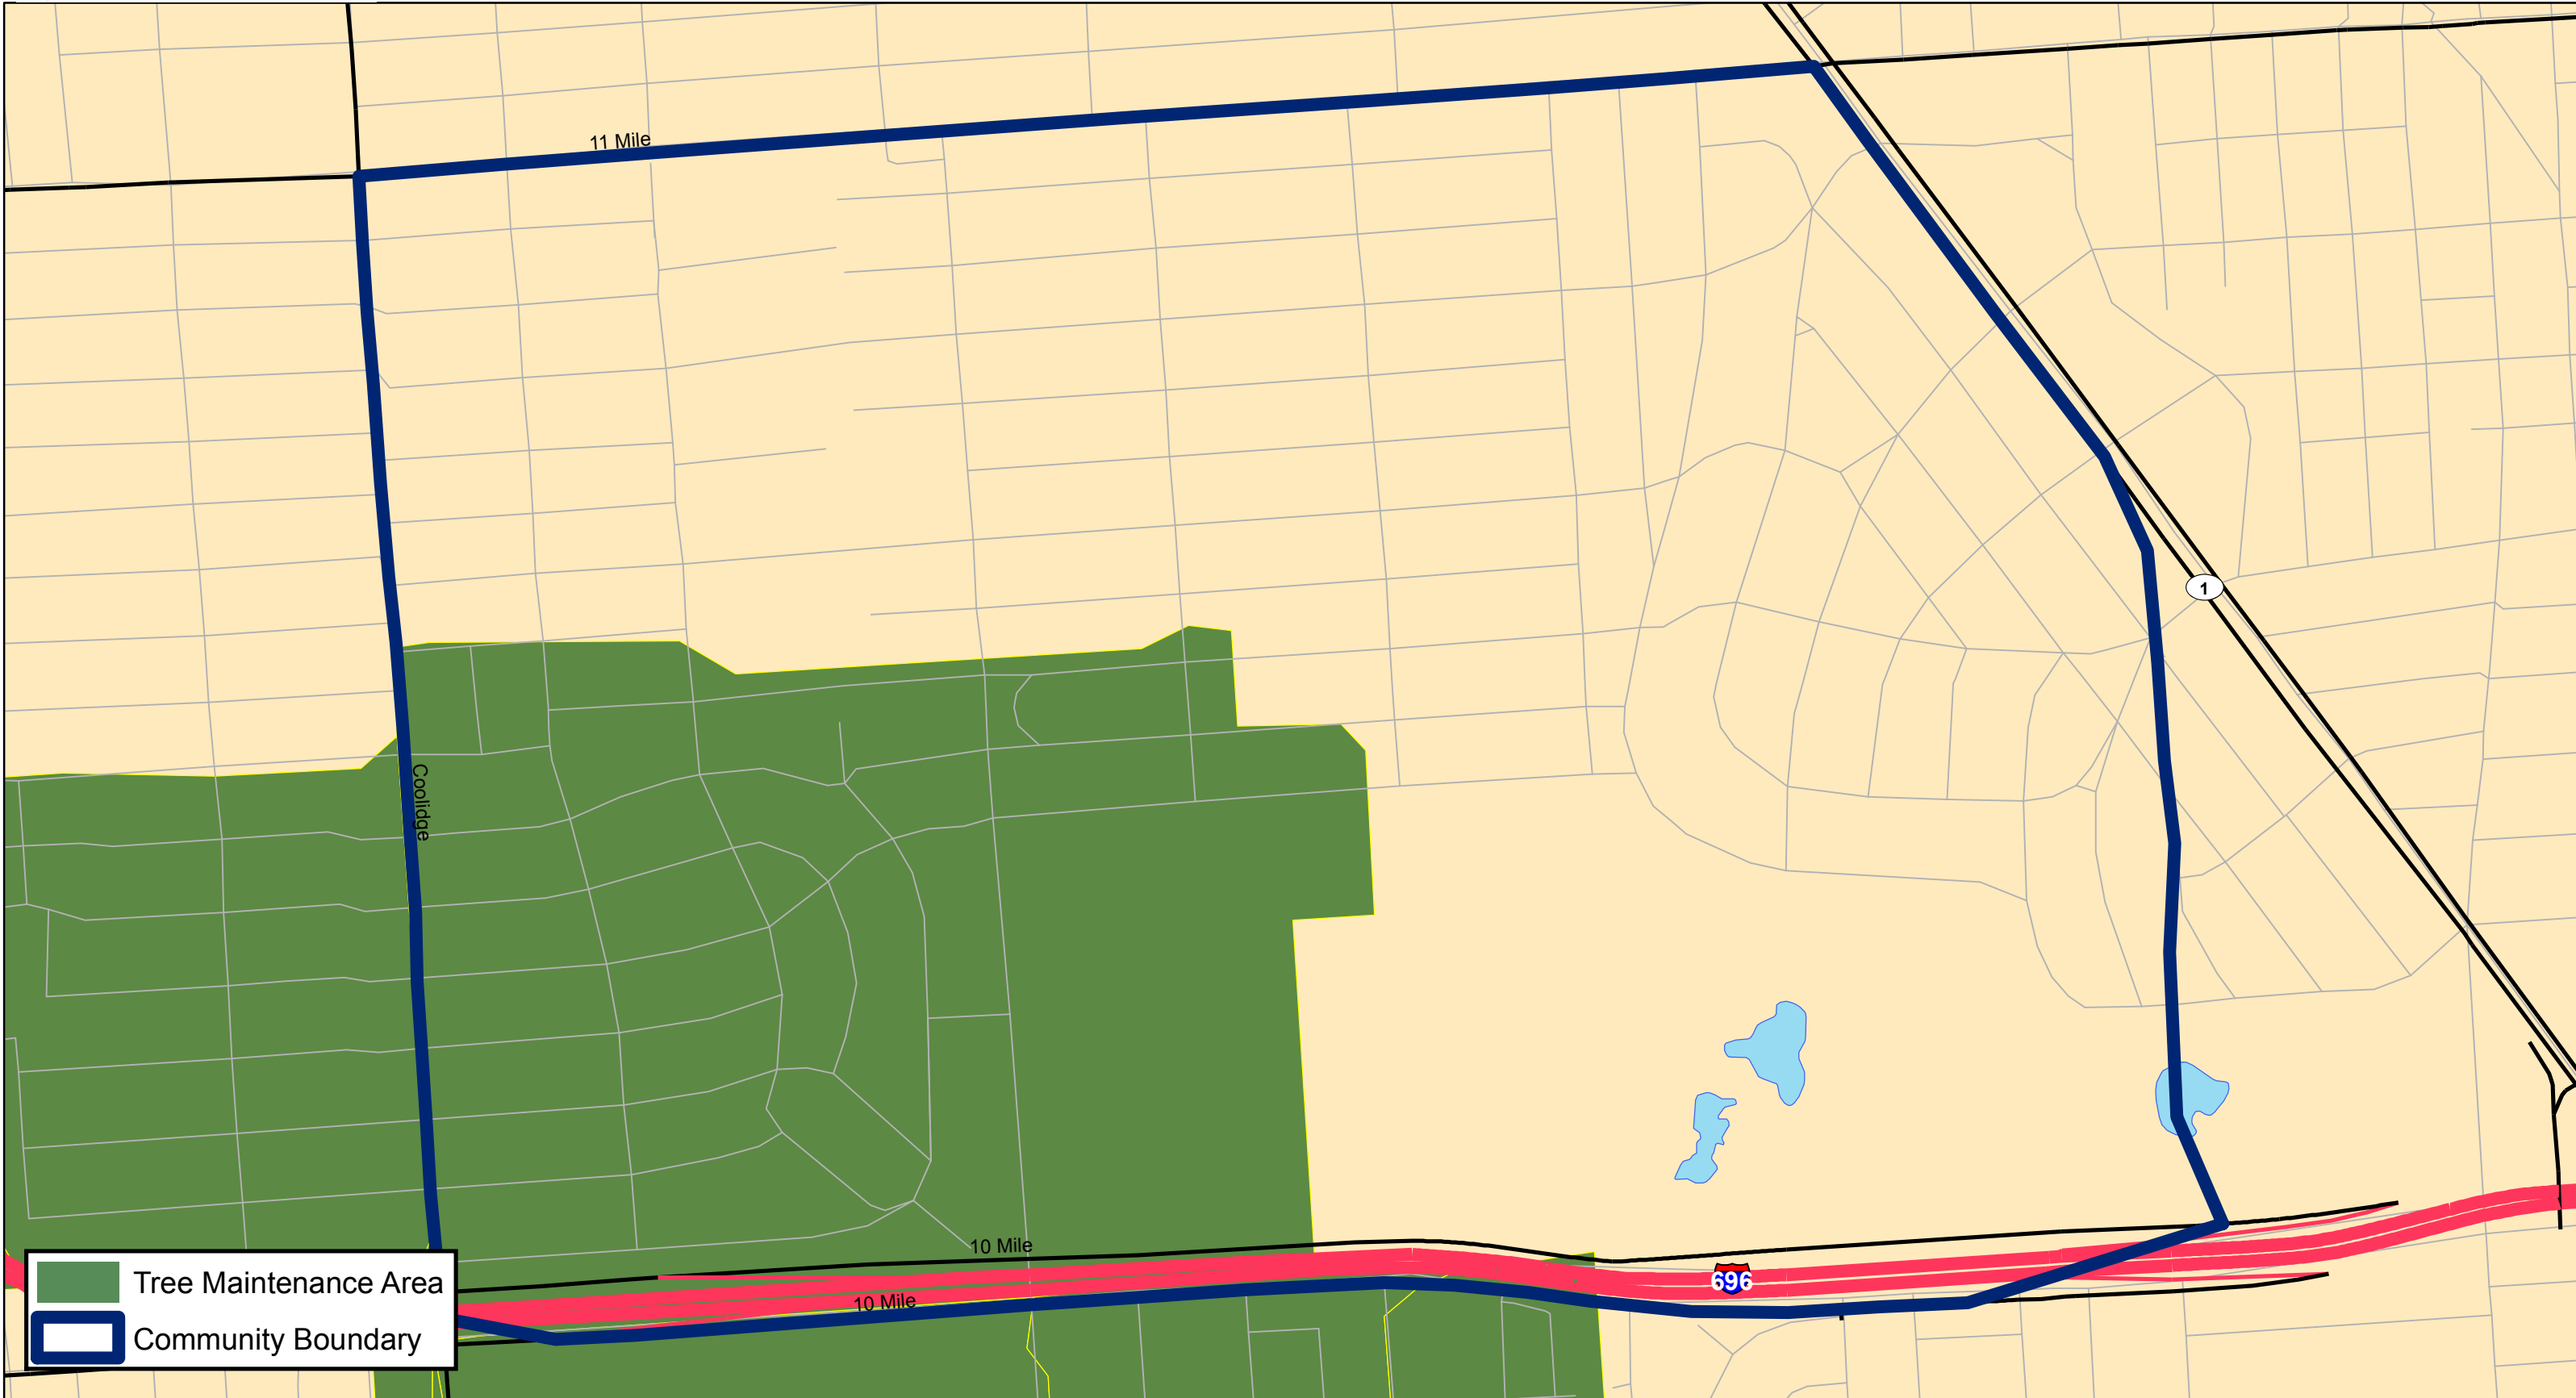

# 2017 Tree Trim Maintenance Program

## Hungtington Woods

	Tree Maintenance Area
	Community Boundary

- Two-thirds of the time DTE Energy customers spend without power is due to trees.
- Tree trimming is an industry-wide solution to prevent outages. DTE Energy follows industry best practice and standards for tree trimming.
- DTE Energy works collaboratively with customers every step of the way to address their concerns before we begin work.

Please note: During 2017, DTE Energy is planning to trim trees within the area shaded green. Additional tree work may be necessary based on circuit performance to improve reliability. Severe weather, or other circumstances may change the timing and extent of the work performed.